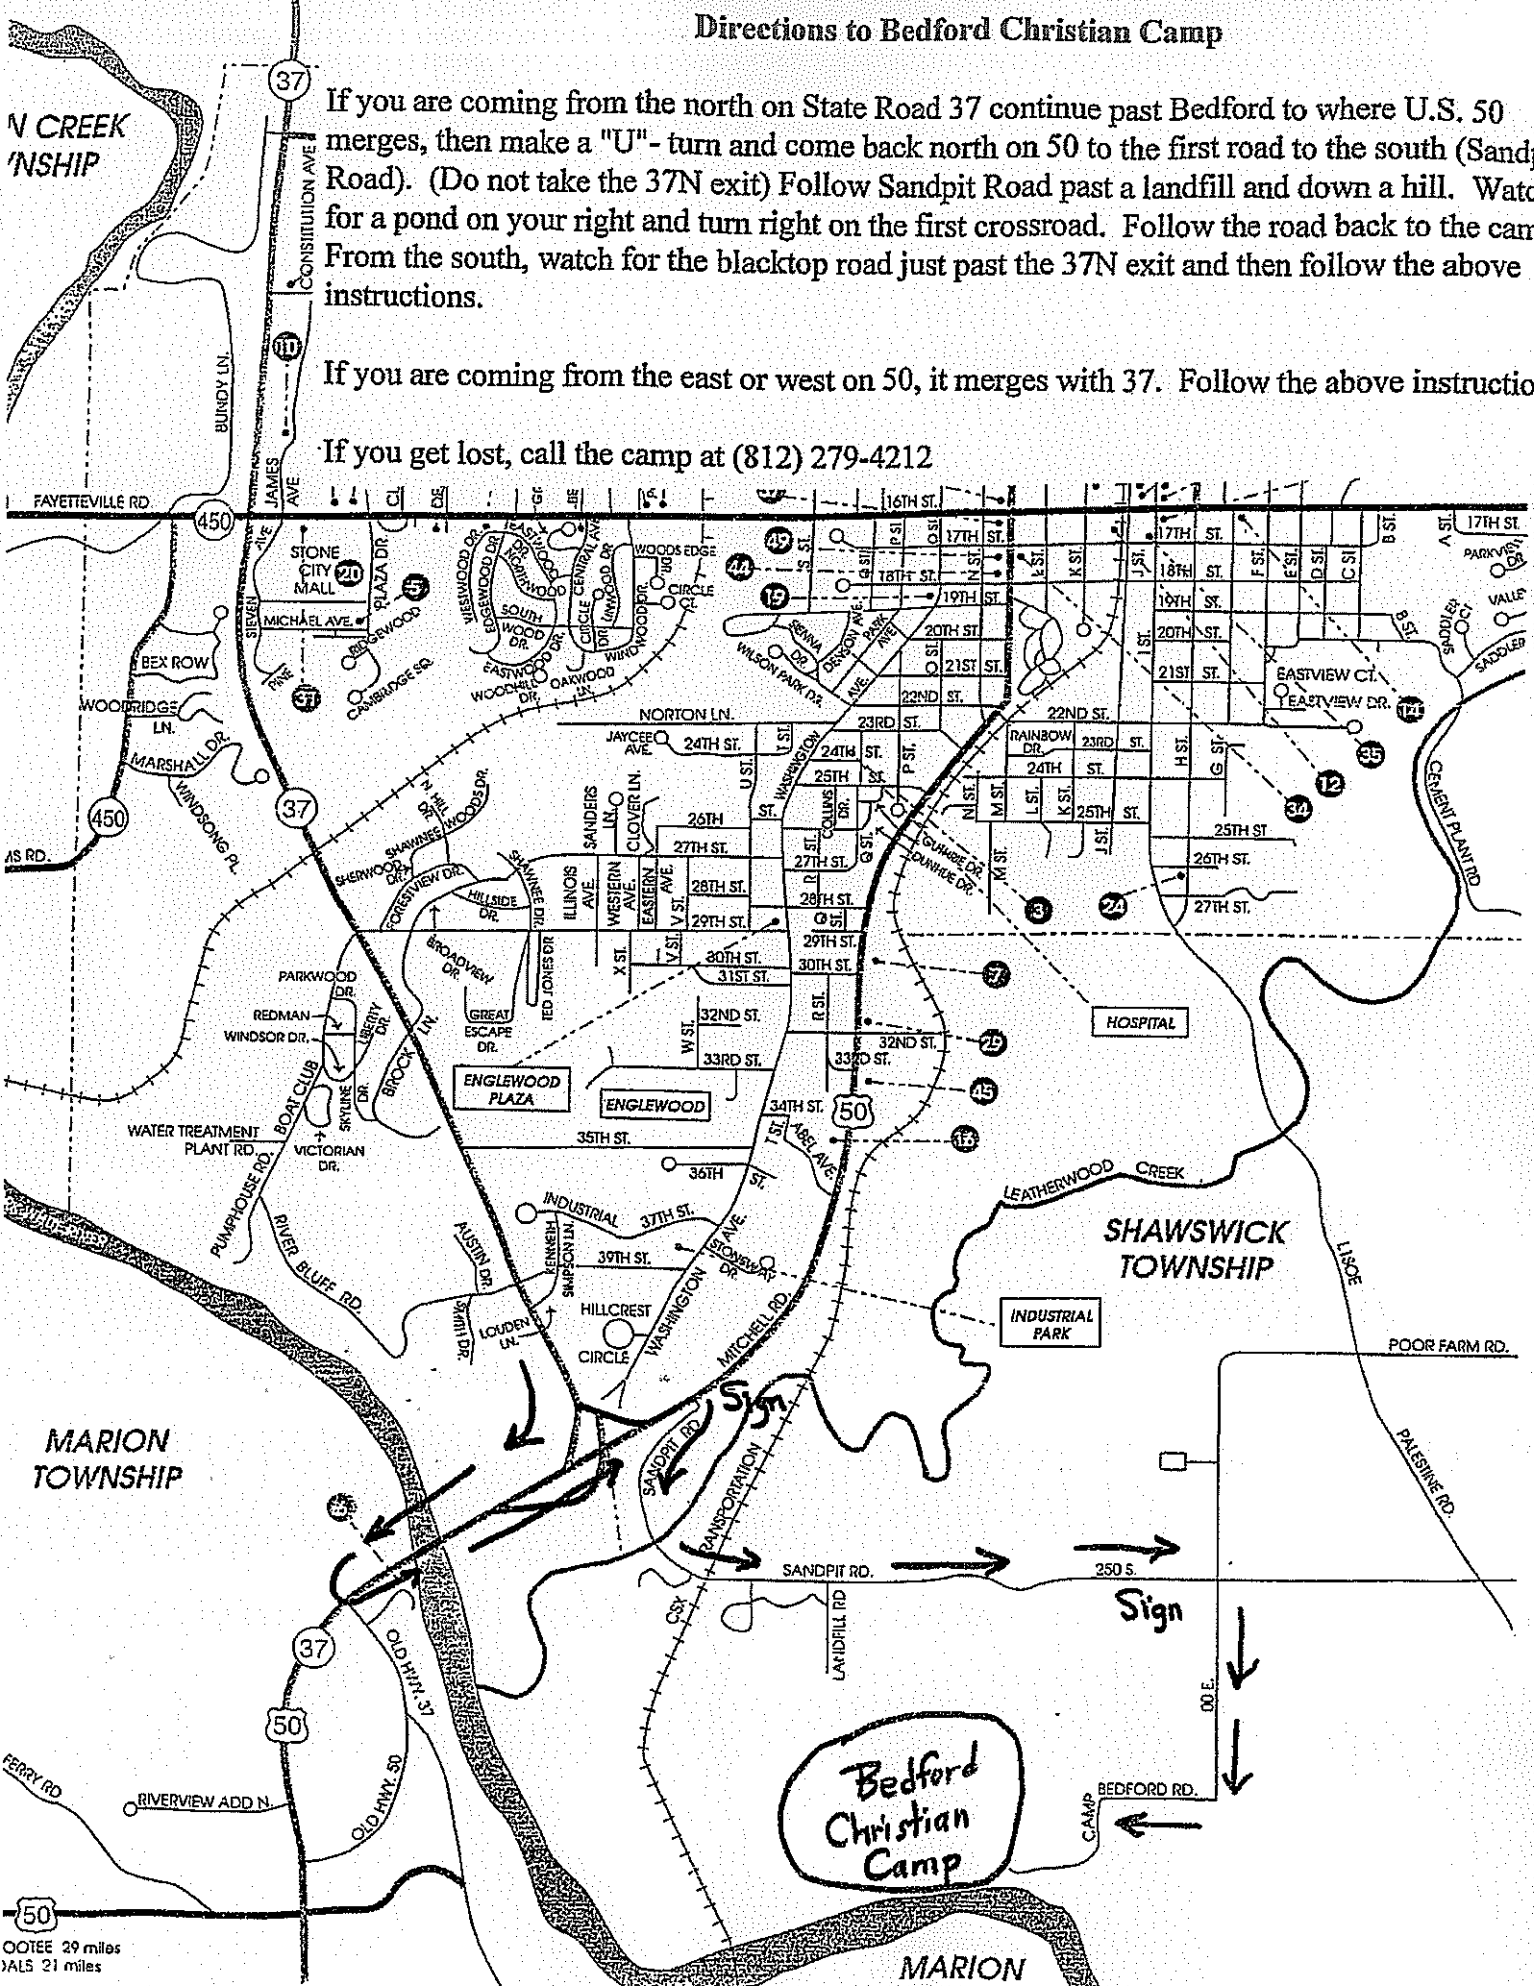

Directions to Bedford Christian Camp

If you are coming from the north on State Road 37 continue past Bedford to where U.S. 50 merges, then make a "U"-turn and come back north on 50 to the first road to the south (Sandpit Road). (Do not take the 37N exit) Follow Sandpit Road past a landfill and down a hill. Watch for a pond on your right and turn right on the first crossroad. Follow the road back to the camp. From the south, watch for the blacktop road just past the 37N exit and then follow the above instructions.

If you are coming from the east or west on 50, it merges with 37. Follow the above instructions.

If you get lost, call the camp at (812) 279-4212

OOTEE 29 miles
ALS 21 miles